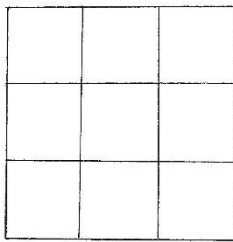

# STAFF AND PARENT ART CLUB

DAY 55

## Tessellation

Draw a grid. Add triangles to corners of squares and extra triangles at the top. Draw cat faces.

Colour...